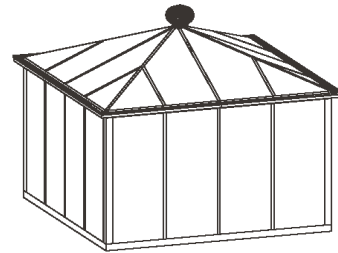

Standard Colours: Green RAL 6009m, Red RAL 3011m, Grey RAL 7016m

Bespoke Colours are available for a 10% supplement to the Standard Colour Price

Carousel / Pagoda

These models are supplied with 4mm Toughened Glass in the Sides, SAN Acrylic Sheet in the Roof in Clear or Opal finish, and a Hinged Door

Diameter	Price
10' 2" (3100mm)	£5,676
12' 5" (3780mm)	£6,630

Pyramid Special Edition

10'2" (3100mm) x 10'2" (3100mm)

£5,795

Available in a choice of Green or Grey, complete with 4mm Toughened Glass, 1 pair of Double Sliding Doors and 2 x Louvre Vents