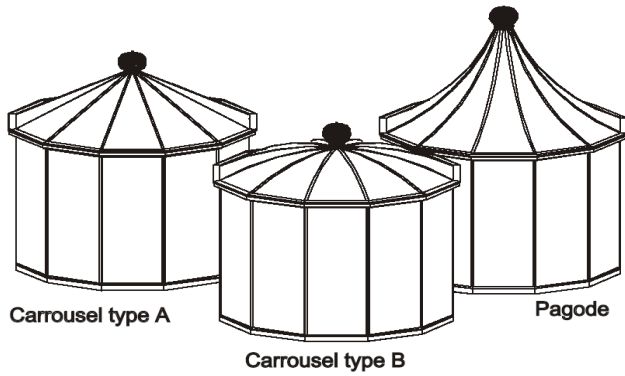

Carousel / Pagoda

These models are supplied with 4mm Toughened Glass in the Sides, SAN Acrylic Sheet in the Roof in Clear or Opal finish, and a Hinged Door

Diameter	Price
10' 2" (3100mm)	£5,676
12' 5" (3780mm)	£6,630