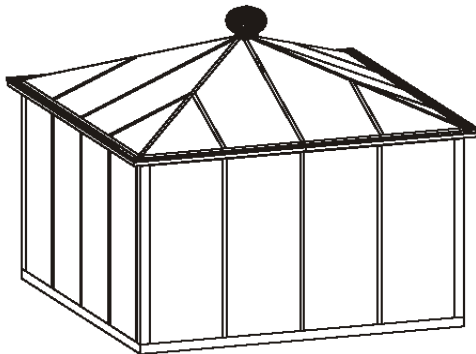

Diameter	Price
10' 2" (3100mm)	£5,676
12' 5" (3780mm)	£6,630

Pyramid Special Edition

10'2" (3100mm) x 10'2" (3100mm)

£5,795

Available in a choice of Green or Grey, complete with 4mm Toughened Glass, 1 pair of Double Sliding Doors and 2 x Louvre Vents

Pyramid

Supplied with 4mm Toughened Glass in the Sides & SAN Acrylic Sheet or Toughened Glass in the Roof, and a Single, Hinged Door

Diameter	Price
10' 2" (3100mm)	£5,916
12' 5" (3780mm)	£7,839

The Pyramid Model is not extendable