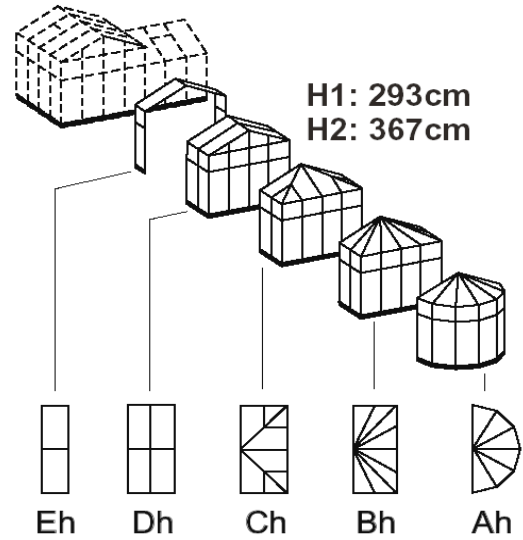

NB: Maximum of 4 x E Sections
NB: Pagoda cannot be extended

Orangerie

RAL-Standard Colours
6009m Green - 3011m Red - 7016m Grey

H1: 204cm
H2: 278cm

H1: 293cm
H2: 367cm

Width / Diameter	A	B	C	D	E	W	Eh	Dh	Ch	Bh	Ah
10' 2" (3100mm)	£2,748	£2,904	£2,904	£2,902	£1,275	£660	£1,484	£3,738	£3,740	£3,740	£3,375
12' 5" (3780mm)	£3,175	n/a	n/a	£3,279	£1,275	£681	£1,484	£4,239	n/a	n/a	£3,822