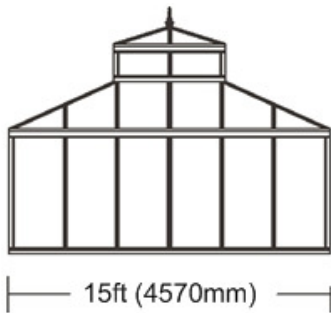

Orangerie Special

Width	Price (per End)	E Section
15' (4570mm)	£6,051	£2,247