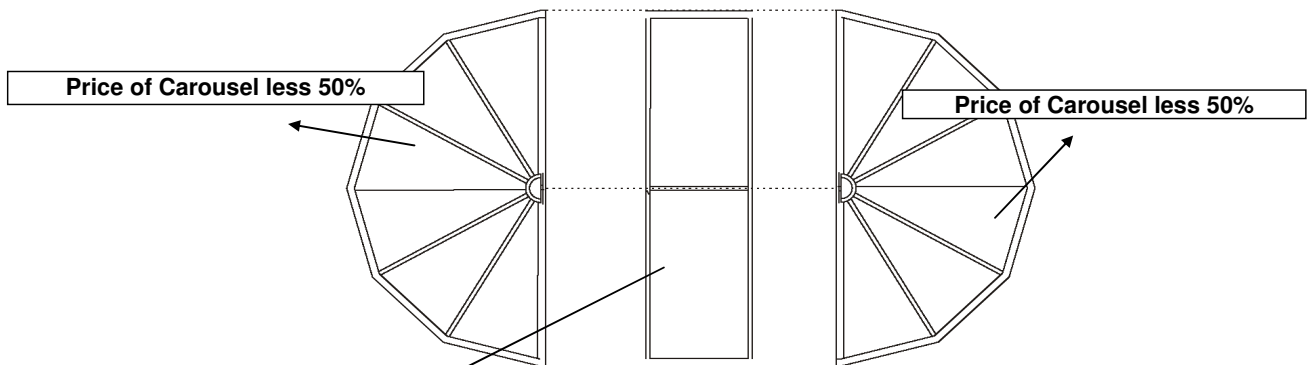

Ringbeam & Tanalised Wooden Floor

£2,294

All models on this page

Standard RAL Colours

- 6009m Green
- 3011m Red
- 7016m Grey

Section 'E' (2' 5" / 740mm)	Price
10' 2" (3100mm) Dia	£1,226
12' 5" (3780mm) Dia	£1,361