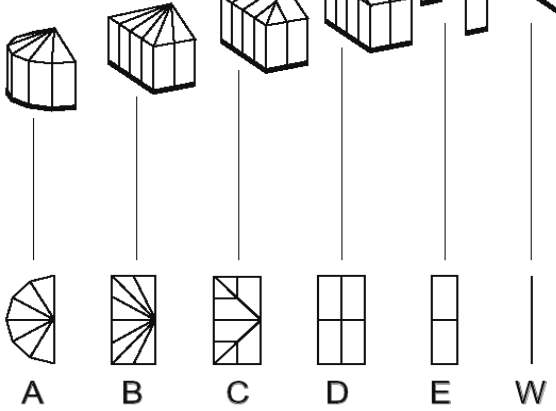

NB: Maximum of 4 x E Sections
NB: Pagoda cannot be extended

Orangerie

RAL-Standard Colours
6009m Green - 3011m Red - 7016m Grey

H1: 204cm
H2: 278cm

H1: 293cm
H2: 367cm

Width / Diameter	A	B	C	D	E	W	Eh	Dh	Ch	Bh	Ah
10' 2" (3100mm)	£2,748	£2,904	£2,904	£2,902	£1,275	£660	£1,484	£3,738	£3,740	£3,740	£3,375
12' 5" (3780mm)	£3,175	n/a	n/a	£3,279	£1,275	£681	£1,484	£4,239	n/a	n/a	£3,822